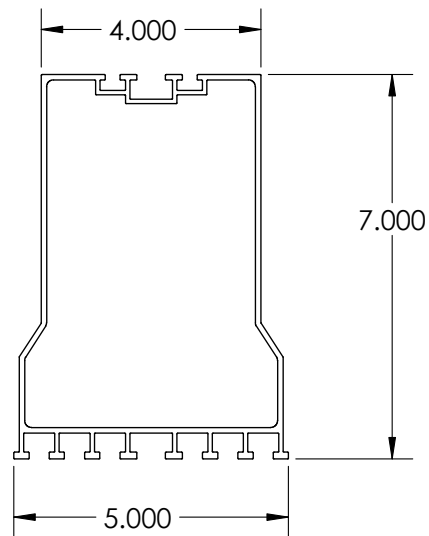

SKU	DESCRIPTION
SS-8 TM	Tile Mount - 8" length

MATERIAL	FINISH	WEIGHT
6005A	T5/Mill	2.21 lbs

SKU	DESCRIPTION
SS-12 TM	Tile Mount - 12" length

MATERIAL	FINISH	WEIGHT
6005A	T5/Mill	3.31 lbs