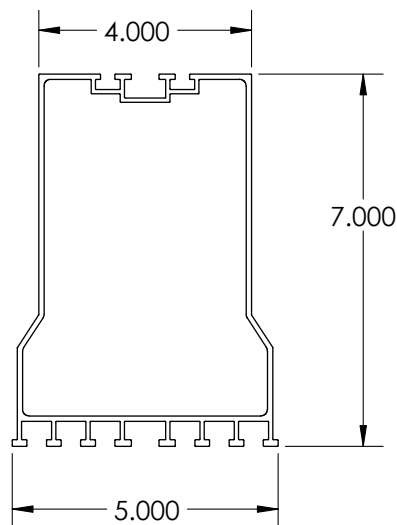

SKU	DESCRIPTION
SS-8 TM	Tile Mount - 8" length

MATERIAL	FINISH	WEIGHT
6005A	T5/Mill	2.21 lbs

SKU	DESCRIPTION
SS-12 TM	Tile Mount - 12" length

MATERIAL	FINISH	WEIGHT
6005A	T5/Mill	3.31 lbs