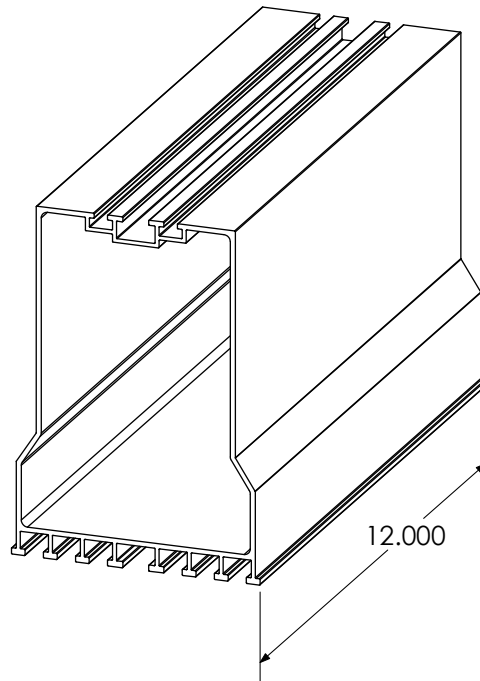

SKU	DESCRIPTION
SS-8 TM	Tile Mount - 8" length

MATERIAL	FINISH	WEIGHT
6005A	T5/Mill	2.21 lbs

SKU	DESCRIPTION
SS-12 TM	Tile Mount - 12" length

MATERIAL	FINISH	WEIGHT
6005A	T5/Mill	3.31 lbs