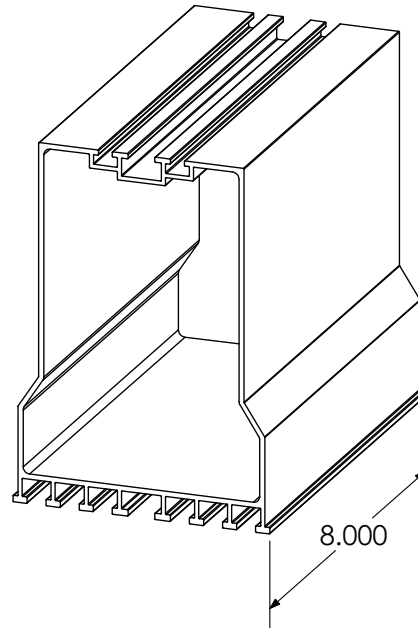

SKU	DESCRIPTION
SS-8 TM	Tile Mount - 8" length

MATERIAL	FINISH	WEIGHT
6005A	T5/Mill	2.21 lbs

SKU	DESCRIPTION
SS-12 TM	Tile Mount - 12" length

MATERIAL	FINISH	WEIGHT
6005A	T5/Mill	3.31 lbs