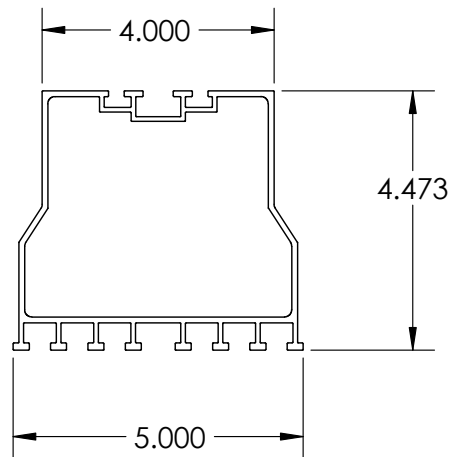

SKU	DESCRIPTION
SS-8	Flush Mount - 8" length

MATERIAL	FINISH	WEIGHT
6005A	T5/Mill	1.87 lbs

SKU	DESCRIPTION
SS-12	Flush Mount - 12" length

MATERIAL	FINISH	WEIGHT
6005A	T5/Mill	2.79 lbs