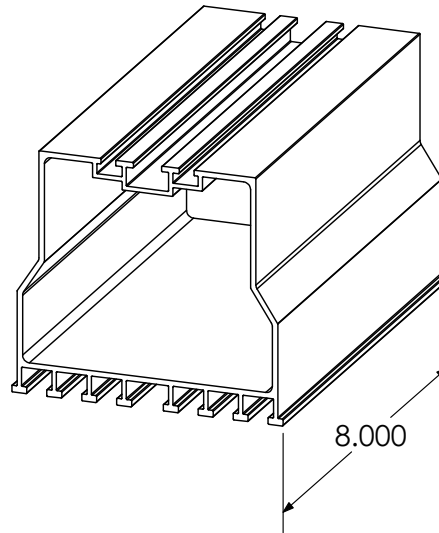

SKU	DESCRIPTION
SS-8	Flush Mount - 8" length

MATERIAL	FINISH	WEIGHT
6005A	T5/Mill	1.87 lbs

SKU	DESCRIPTION
SS-12	Flush Mount - 12" length

MATERIAL	FINISH	WEIGHT
6005A	T5/Mill	2.79 lbs