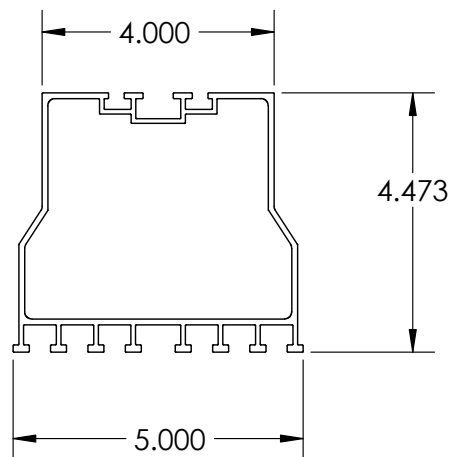

SKU	DESCRIPTION
SS-8	Flush Mount - 8" length

MATERIAL	FINISH	WEIGHT
6005A	T5/Mill	1.87 lbs

SKU	DESCRIPTION
SS-12	Flush Mount - 12" length

MATERIAL	FINISH	WEIGHT
6005A	T5/Mill	2.79 lbs