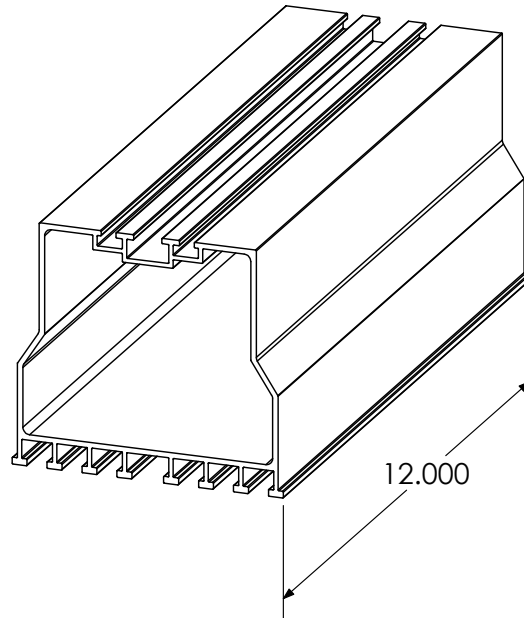

SKU	DESCRIPTION
SS-8	Flush Mount - 8" length

MATERIAL	FINISH	WEIGHT
6005A	T5/Mill	1.87 lbs

SKU	DESCRIPTION
SS-12	Flush Mount - 12" length

MATERIAL	FINISH	WEIGHT
6005A	T5/Mill	2.79 lbs