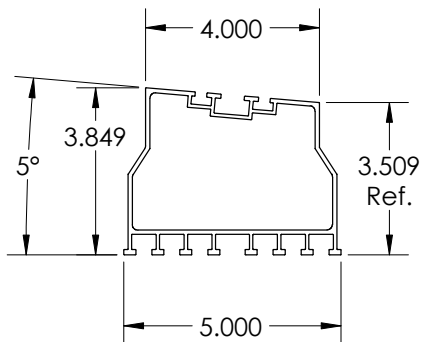

SKU	DESCRIPTION
SS-8 TK5	Tilt Mount - 8" length, 5°
	10-12" of inter-row spacing
	Designed for landscape orientation with mounts connected at the ends of modules

SS-8 T5L

SS-8 T5H

MATERIAL	FINISH	WEIGHT	WEIGHT PER COMPONENT
6005A	T5/Mill	3.98 lbs	1.74 lbs T5L - 2.24 lbs T5H