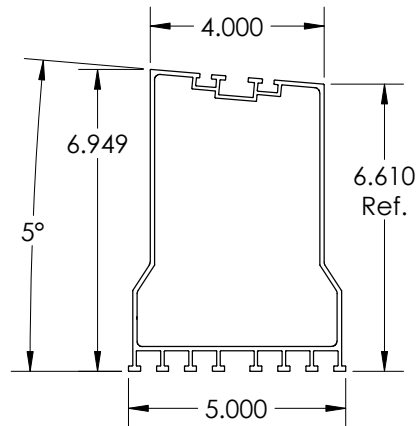

SKU	DESCRIPTION
SS-8 TK5	Tilt Mount - 8" length, 5°
	10-12" of inter-row spacing
	Designed for landscape orientation with mounts connected at the ends of modules

SS-8 T5L

SS-8 T5H

MATERIAL	FINISH	WEIGHT	WEIGHT PER COMPONENT
6005A	T5/Mill	3.98 lbs	1.74 lbs T5L - 2.24 lbs T5H