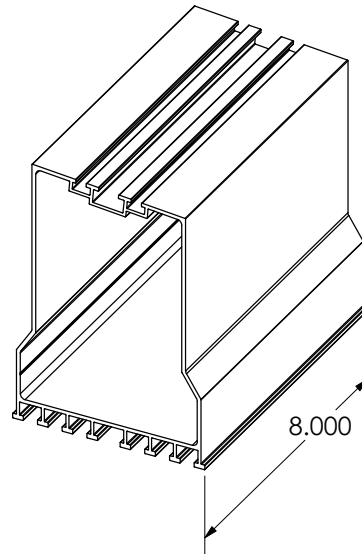

SKU	DESCRIPTION
SS-8 TK5	Tilt Mount - 8" length, 5°
	10-12" of inter-row spacing
	Designed for landscape orientation with mounts connected at the ends of modules

SS-8 T5L

SS-8 T5H

MATERIAL	FINISH	WEIGHT	WEIGHT PER COMPONENT
6005A	T5/Mill	3.98 lbs	1.74 lbs T5L - 2.24 lbs T5H