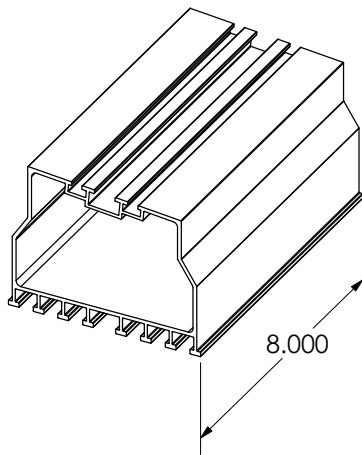

SKU	DESCRIPTION
SS-8 TK5	Tilt Mount - 8" length, 5°
	10-12" of inter-row spacing
	Designed for landscape orientation with mounts connected at the ends of modules

SS-8 T5L

SS-8 T5H

MATERIAL	FINISH	WEIGHT	WEIGHT PER COMPONENT
6005A	T5/Mill	3.98 lbs	1.74 lbs T5L - 2.24 lbs T5H