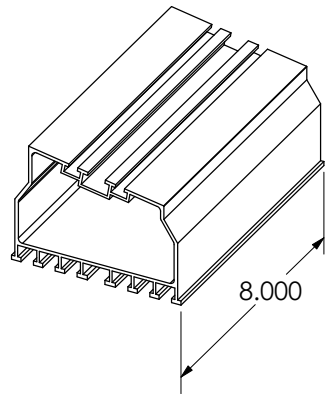

| SKU | DESCRIPTION |
|-----------|---|
| SS-8 TK10 | Tilt Mount - 8" length, 10° |
| | 12-14" of inter-row spacing |
| | Designed for landscape orientation with mounts connected at the ends of modules |

SS-8 T10L

SS-8 T10H

| MATERIAL | FINISH | WEIGHT | WEIGHT PER COMPONENT |
|----------|---------|----------|-------------------------------|
| 6005A | T5/Mill | 4.05 lbs | 1.67 lbs T10L - 2.38 lbs T10H |