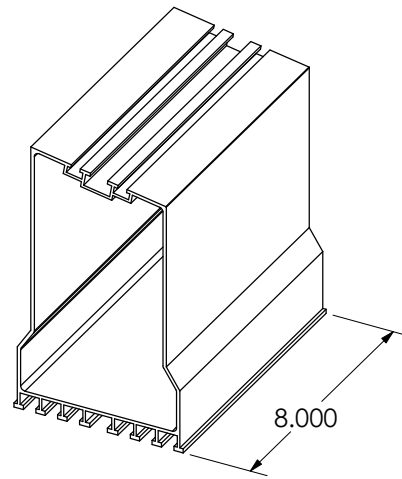

| SKU | DESCRIPTION |
|-----------|---|
| SS-8 TK10 | Tilt Mount - 8" length, 10° |
| | 12-14" of inter-row spacing |
| | Designed for landscape orientation with mounts connected at the ends of modules |

SS-8 T10L

SS-8 T10H

| MATERIAL | FINISH | WEIGHT | WEIGHT PER COMPONENT |
|----------|---------|----------|-------------------------------|
| 6005A | T5/Mill | 4.05 lbs | 1.67 lbs T10L - 2.38 lbs T10H |