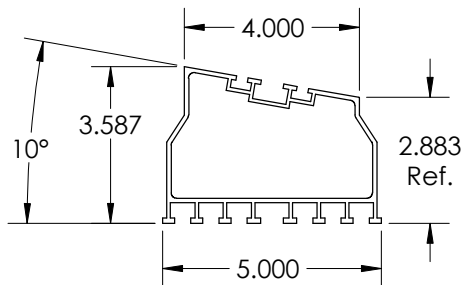

| SKU | DESCRIPTION |
|-----------|---|
| SS-8 TK10 | Tilt Mount - 8" length, 10° |
| | 12-14" of inter-row spacing |
| | Designed for landscape orientation with mounts connected at the ends of modules |

SS-8 T10L

SS-8 T10H

| MATERIAL | FINISH | WEIGHT | WEIGHT PER COMPONENT |
|----------|---------|----------|-------------------------------|
| 6005A | T5/Mill | 4.05 lbs | 1.67 lbs T10L - 2.38 lbs T10H |