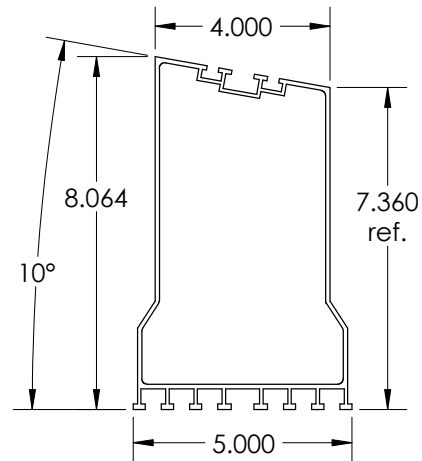

| SKU | DESCRIPTION |
|-----------|---|
| SS-8 TK10 | Tilt Mount - 8" length, 10° |
| | 12-14" of inter-row spacing |
| | Designed for landscape orientation with mounts connected at the ends of modules |

SS-8 T10L

SS-8 T10H

| MATERIAL | FINISH | WEIGHT | WEIGHT PER COMPONENT |
|----------|---------|----------|-------------------------------|
| 6005A | T5/Mill | 4.05 lbs | 1.67 lbs T10L - 2.38 lbs T10H |