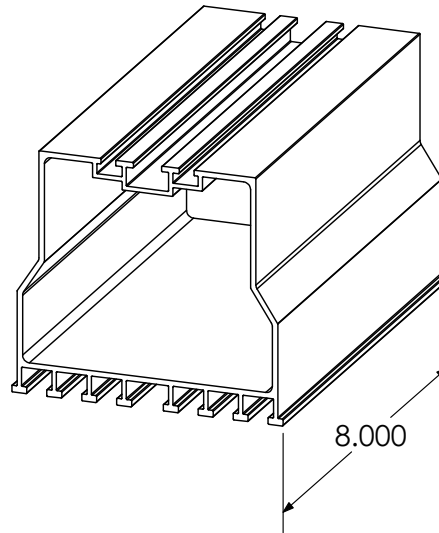

SKU	DESCRIPTION
SS-8	Flush Mount - 8" length

MATERIAL	FINISH	WEIGHT
6005A	T5/Mill	1.87 lbs