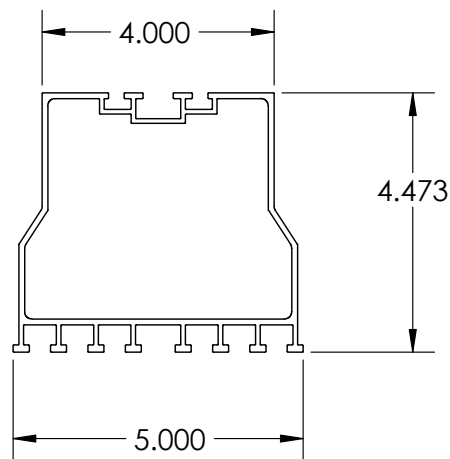

SKU	DESCRIPTION
SS-8	Flush Mount - 8" length

MATERIAL	FINISH	WEIGHT
6005A	T5/Mill	1.87 lbs