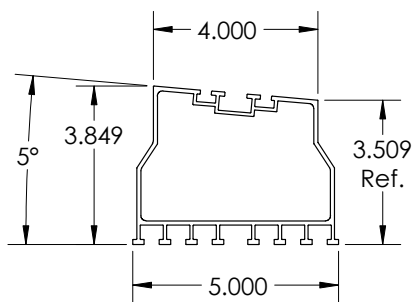

SKU	DESCRIPTION
SS-12 TK5	Tilt Mount - 12" length, 5°
	10-12" of inter-row spacing
	Designed for landscape orientation with mounts connected at the ends of modules

SS-12 T5L

SS-12 T5H

MATERIAL	FINISH	WEIGHT	WEIGHT PER COMPONENT
6005A	T5/Mill	5.95 lbs	2.60 lbs T5L - 3.35 lbs T5H