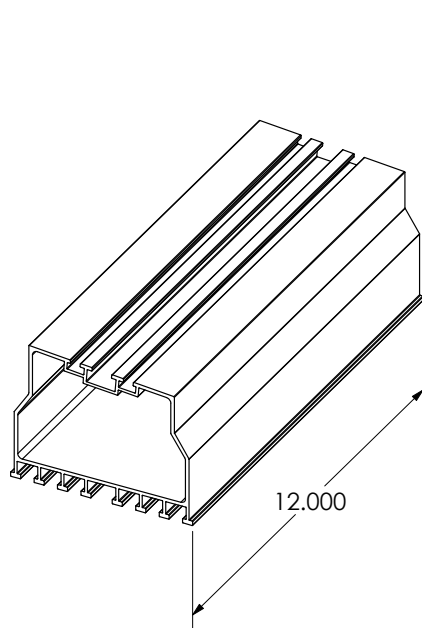

SKU	DESCRIPTION
SS-12 TK5	Tilt Mount - 12" length, 5°
	10-12" of inter-row spacing
	Designed for landscape orientation with mounts connected at the ends of modules

SS-12 T5L

SS-12 T5H

MATERIAL	FINISH	WEIGHT	WEIGHT PER COMPONENT
6005A	T5/Mill	5.95 lbs	2.60 lbs T5L - 3.35 lbs T5H