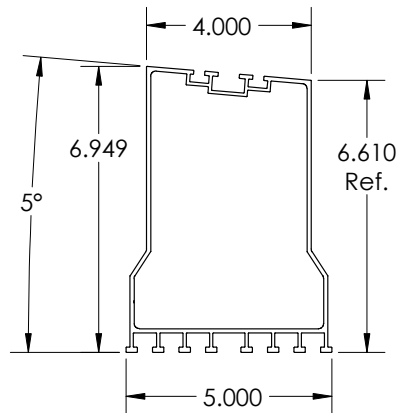

SKU	DESCRIPTION
SS-12 TK5	Tilt Mount - 12" length, 5°
	10-12" of inter-row spacing
	Designed for landscape orientation with mounts connected at the ends of modules

SS-12 T5L

SS-12 T5H

MATERIAL	FINISH	WEIGHT	WEIGHT PER COMPONENT
6005A	T5/Mill	5.95 lbs	2.60 lbs T5L - 3.35 lbs T5H