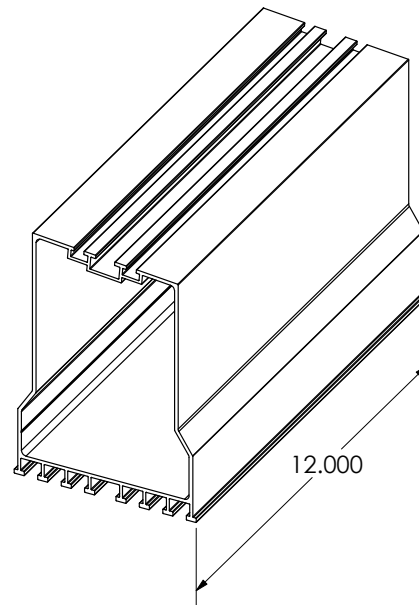

SKU	DESCRIPTION
SS-12 TK5	Tilt Mount - 12" length, 5°
	10-12" of inter-row spacing
	Designed for landscape orientation with mounts connected at the ends of modules

SS-12 T5L

SS-12 T5H

MATERIAL	FINISH	WEIGHT	WEIGHT PER COMPONENT
6005A	T5/Mill	5.95 lbs	2.60 lbs T5L - 3.35 lbs T5H