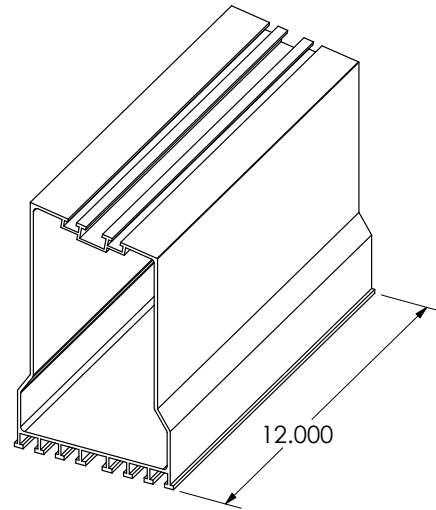

SKU	DESCRIPTION
SS-12 TK10	Tilt Mount - 12" length, 10°
	12-14" of inter-row spacing
	Designed for landscape orientation with mounts connected at the ends of modules

SS-12 T10L

SS-12 T10H

MATERIAL	FINISH	WEIGHT	WEIGHT PER COMPONENT
6005A	T5/Mill	6.07 lbs	2.50 lbs T10L - 3.57 lb T10H