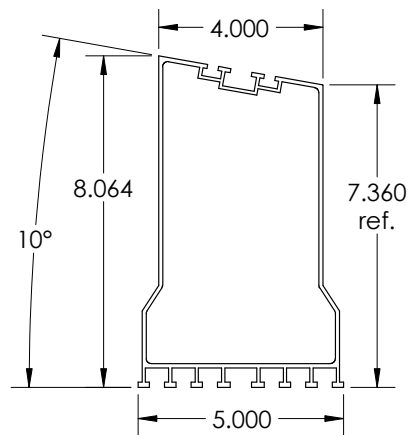

SKU	DESCRIPTION
SS-12 TK10	Tilt Mount - 12" length, 10°
	12-14" of inter-row spacing
	Designed for landscape orientation with mounts connected at the ends of modules

SS-12 T10L

SS-12 T10H

MATERIAL	FINISH	WEIGHT	WEIGHT PER COMPONENT
6005A	T5/Mill	6.07 lbs	2.50 lbs T10L - 3.57 lb T10H