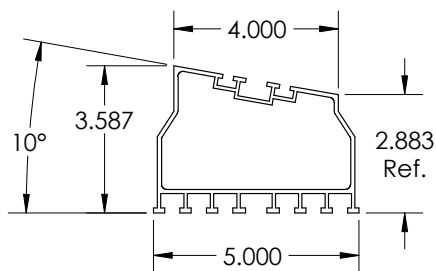

SKU	DESCRIPTION
SS-12 TK10	Tilt Mount - 12" length, 10°
	12-14" of inter-row spacing
	Designed for landscape orientation with mounts connected at the ends of modules

SS-12 T10L

SS-12 T10H

MATERIAL	FINISH	WEIGHT	WEIGHT PER COMPONENT
6005A	T5/Mill	6.07 lbs	2.50 lbs T10L - 3.57 lb T10H