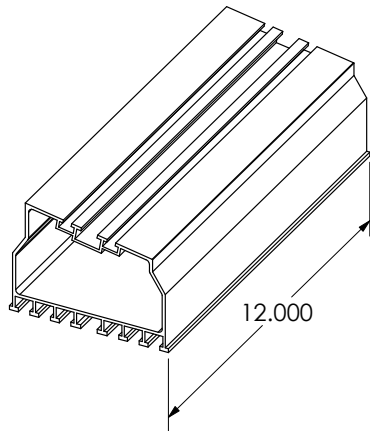

SKU	DESCRIPTION
SS-12 TK10	Tilt Mount - 12" length, 10°
	12-14" of inter-row spacing
	Designed for landscape orientation with mounts connected at the ends of modules

SS-12 T10L

SS-12 T10H

MATERIAL	FINISH	WEIGHT	WEIGHT PER COMPONENT
6005A	T5/Mill	6.07 lbs	2.50 lbs T10L - 3.57 lb T10H